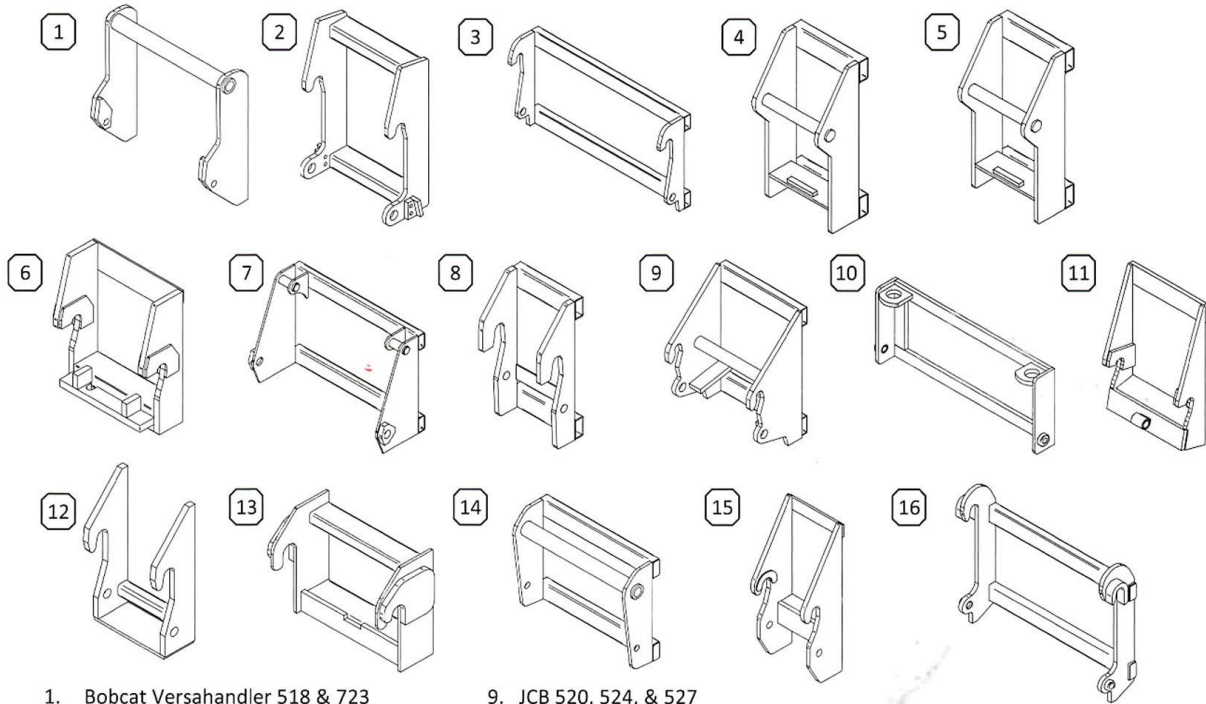

TELEHANDLER HOOKUPS

- | | |
|--|--|
| 1. Bobcat Versahandler 518 & 723 | 9. JCB 520, 524, & 527 |
| 2. Cat TH62-63-82-83 | 10. John Deere 3200, 3400, & 3800 Telehandler |
| 3. Gehl AL700, DynacARRIER | 11. JLG |
| 4. Gehl Dynattach (Narrow – 11.5”) RS6 | 12. JLG G9-43 SKYTRAK |
| 5. Gehl Dynattach (Wide – 13”) RS5 | 13. Lull |
| 6. Gradall 534D | 14. Manitou, New Holland LM435 (Blue) & LM5060, and Gehl CT618 & CT723 |
| 7. Ingersoll Rand | 15. NH M428, M427, M459 |
| 8. JCB 506C | 16. Q-Fit: New Holland LM430 (Yellow) and JCB 530 & 540 |

WHEEL LOADER HOOKUPS

- | | | |
|---|---|----------------|
| 1. Cat IT 14-24-28 and Cat 924, 930, 406TH and JCB406 | 5. Volvo L Series and JCB 416 & 426 | 9. ACS |
| 2. CWS (Canadian coupler) | 6. JRB 500 Series | 10. PEMBERTON |
| 3. Gehl AWS 36 Series | 7. JRB 600 Series | 11. BALDERSON |
| 4. Gehl AWS 46 Series | 8. JD 244J, JCB409, VOLVO L35, KOMATSU WA95 | 12. CAT FUSION |