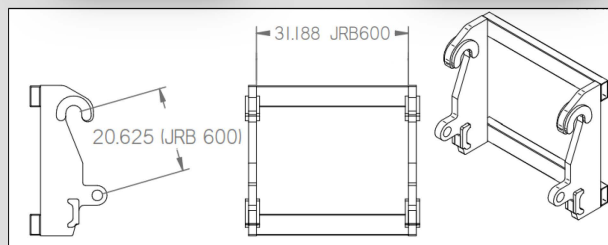

MIDWEST SIDEWALLS

Wheel Loader Hookups

*Look through our catalog
of different Hookup options,
to suit your machine.*

Cat It

Cat It:
IT 14, 24, 28
924
930G
TH406

Cat Fusion

Q-fit

Q-Fit:
JCB 530, 536, 540
New Holland LM 430

Volvo L-Series

Volvo L-Series:
L50, 60, 70, 80, 90, 100, 110, 120
JCB 416 & 426

JRB 500 Series

Bolt on

Weld on

JRB 500 Series:
 JD 444/544
 Case 521/621
 Komatsu WA 200/320
 NH LW170

JRB 600 Series

Bolt on

Weld on

JRB 600 Series:
 JD 644
 Komatsu WA 380

ACS

Bolt on

ACS PRO SERIES 2000
 'SIZE 30'

Manitou

Bolt on

Weld on