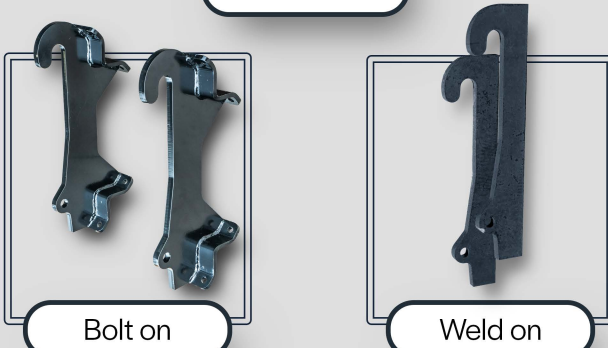

MIDWEST SIDEWALLS

Wheel Loader Hookups

*Look through our catalog
of different Hookup options,
to suit your machine.*

Cat It

Cat It:
IT 14, 24, 28
924
930G
TH406

Cat Fusion

Q-fit

Q-Fit:
JCB 530, 536, 540
New Holland LM 430

Volvo L-Series

Volvo L-Series:
L50, 60, 70, 80, 90, 100, 110, 120
JCB 416 & 426

JRB 500 Series

Bolt on

Weld on

JRB 500 Series:
 JD 444/544
 Case 521/621
 Komatsu WA 200/320
 NH LW170

JRB 600 Series

Bolt on

Weld on

JRB 600 Series:
 JD 644
 Komatsu WA 380

ACS

Bolt on

ACS PRO SERIES 2000
 'SIZE 30'

Manitou

Bolt on

Weld on