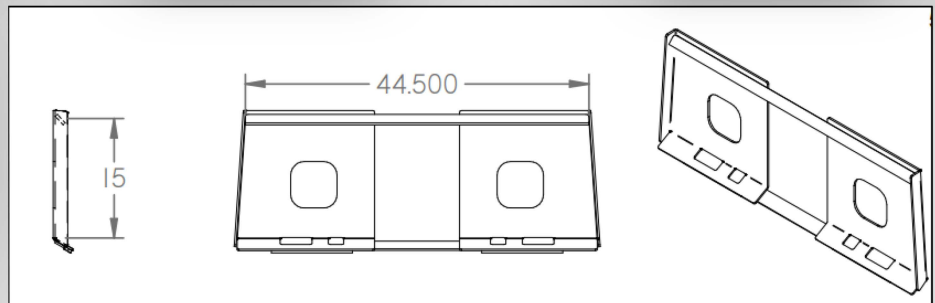

Manitou:
 New Holland LM435 (Blue), LM 5040, LM 5050, LM 5060
 GEHL CT 516, CT 618 & CT 723

(715) 613-5051

MidwestSidewalls.com

SkidSteer Plates

Light Duty

Regular

Heavy Duty

Extra Heavy Duty