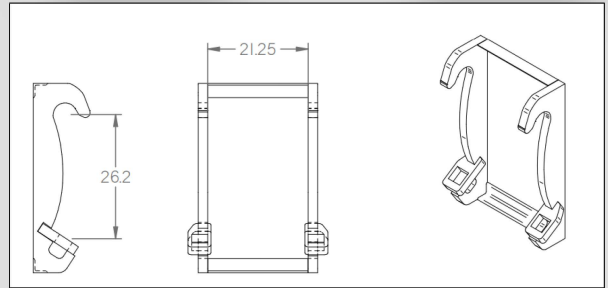

MIDWEST SIDEWALLS

Wheel Loader Hookups

*Look through our catalog
of different Hookup options,
to suit your machine.*

Cat It

Cat It:
IT 14, 24, 28
924
930G
TH406

Cat Fusion

Q-fit

Q-Fit:
JCB 530, 536, 540
New Holland LM 430