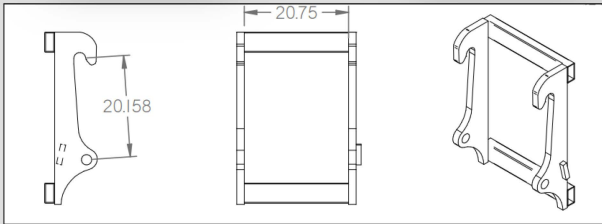

MIDWEST SIDEWALLS

Wheel Loader Hookups

*Look through our catalog
of different Hookup options,
to suit your machine.*

Cat It

Cat It:
IT 14, 24, 28
924
930G
TH406

Cat Fusion

Q-fit

Q-Fit:
JCB 530, 536, 540
New Holland LM 430