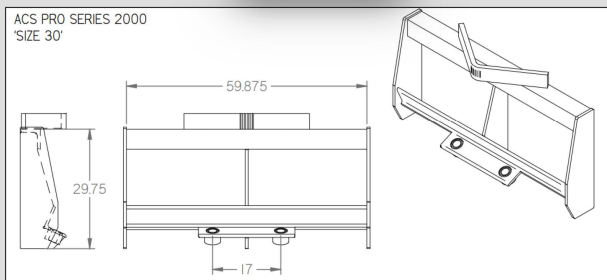

ACS PRO SERIES 2000
'SIZE 30'