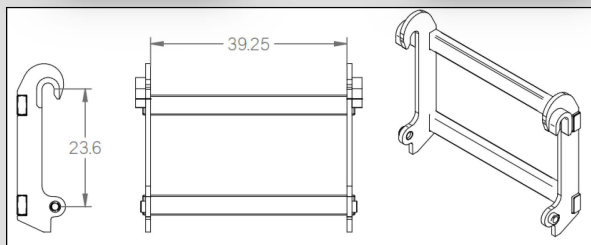

MIDWEST SIDEWALLS

Wheel Loader Hookups

*Look through our catalog
of different Hookup options,
to suit your machine.*

Cat It

Cat It:
IT 14, 24, 28
924
930G
TH406

Cat Fusion

Q-fit

Q-Fit:
JCB 530, 536, 540
New Holland LM 430