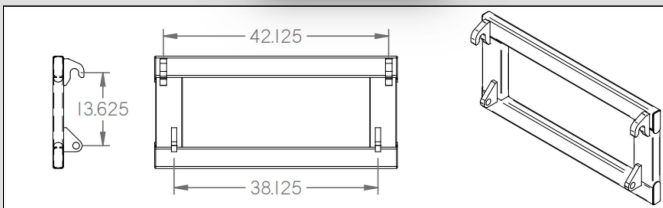

*Visit Our Website for more
information of the hook
options available*