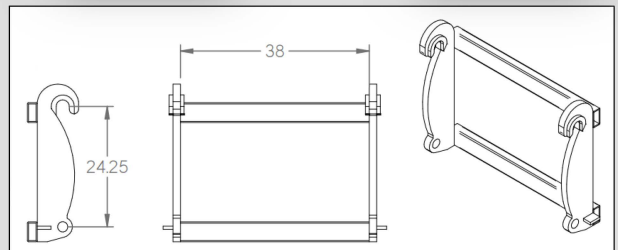

Volvo L-Series

Volvo L-Series:
L50, 60, 70, 80, 90, 100, 110, 120
JCB 416 & 426