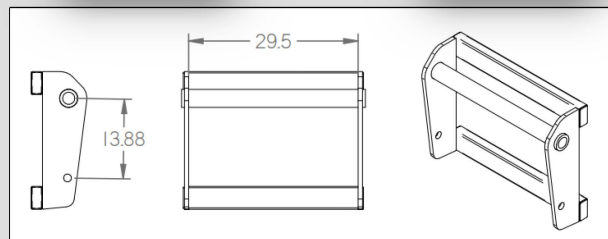

Weld on

JRB 600 Series:
 JD 644
 Komatsu WA 380

ACS

Bolt on

ACS PRO SERIES 2000
 'SIZE 30'

Manitou

Bolt on

Weld on

Manitou:
 New Holland LM435 (Blue), LM 5040, LM 5050, LM 5060
 GEHL CT 516, CT 618 & CT 723

(715) 613-5051

MidwestSidewalls.com

SkidSteer Plates

Light Duty

Regular

Heavy Duty

Extra Heavy Duty